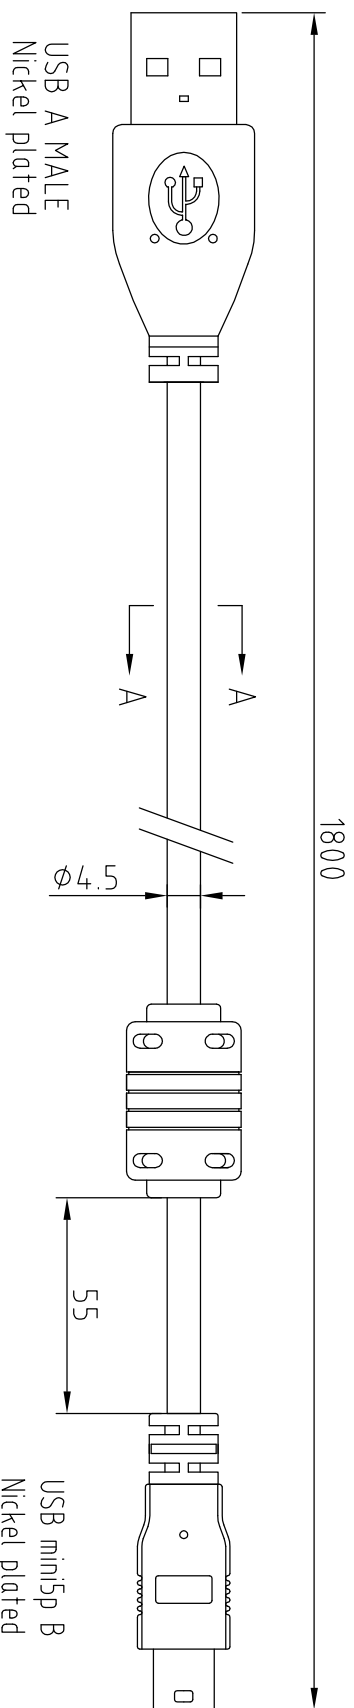

Scale	1:1
Unit	MM

UNLESS OTHERWISE SPECIFIED,
ALL DIMENSIONS ARE IN METRIC.

PROJECTION PLAN

*PRINTING WORDS:

USB 2.0 SHIELDED HIGH SPEED CABLE 28AWG/2C+24AWG/2C Cablexpert.com 8716309W

SCALE 10:1

A-A

Item Name	Description
CONDUCTOR A	Material 7/0.2mm BCX1P
CONDUCTOR B	Material 0.32mm BCX2C
INSULATOR	Material PE+PVC
SHIELD	Material AL/FOIL
BRAID+DRAIN WIRE	Material 16×2/0.1 CCS
OUTER	OD 4.5mm
JACKET	COLOR BLACK

Revised Details

Item.	Description	Date	by	Date	Drawn	Date	Model:
Δ							CCF-USB2-AM5P-6

Gembird Electronics Ltd.