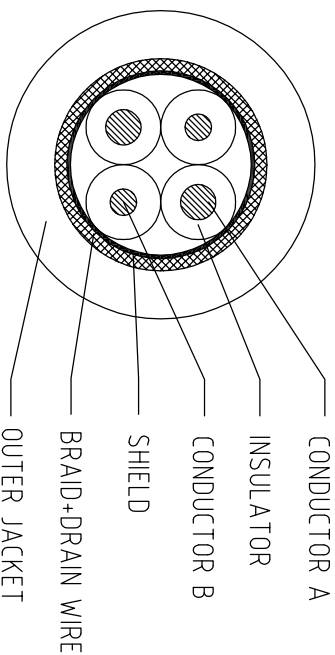

Scale	1:1
Unit	MM

UNLESS OTHERWISE SPECIFIED,
ALL DIMENSIONS ARE IN METRIC.

PROJECTION PLAN

*PRINTING WORDS:

USB 2.0 SHIELDED HIGH SPEED CABLE 28AWG/2C+24AWG/2C Cablexpert.com 8716309W

SCALE 10:1

A-A

Item Name	Description
CONDUCTOR A	Material 7/0.2mm BCX1P
CONDUCTOR B	Material 0.32mm BCX2C
INSULATOR	Material PE+PVC
SHIELD	Material AL/FOIL
BRAID+DRAIN WIRE	Material 16×2/0.1 CCS
OUTER	OD 4.5mm
JACKET	COLOR BLACK

Revised Details

Item.	Description	Date	by	Date	Drawn	Date	Model:
Δ							CCF-USB2-AM5P-6

Gembird Electronics Ltd.